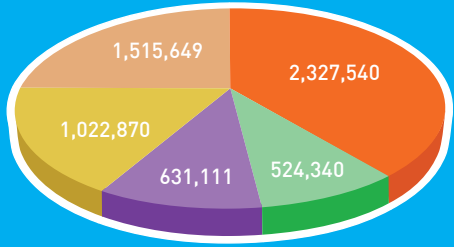

الونروا
UNRWA

Fields of Operations

Population by field*

- Jordan
- Lebanon
- Syria
- West Bank
- Gaza Strip

Total: 6,021,510

MEDITERRANEAN SEA

GAZA STRIP

- 1,515,649 registered persons
- 8 official camps
- 275 schools
- 2 vocational and technical training centres
- 22 primary health-care facilities
- 7 women's programme centres
- 7 community rehabilitation centres