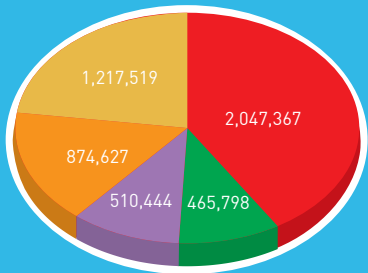

# Fields of operation

Population by field\*

- Jordan
- Lebanon
- Syria
- West Bank
- Gaza Strip

Total: 5,115,755

MEDITERRANEAN SEA